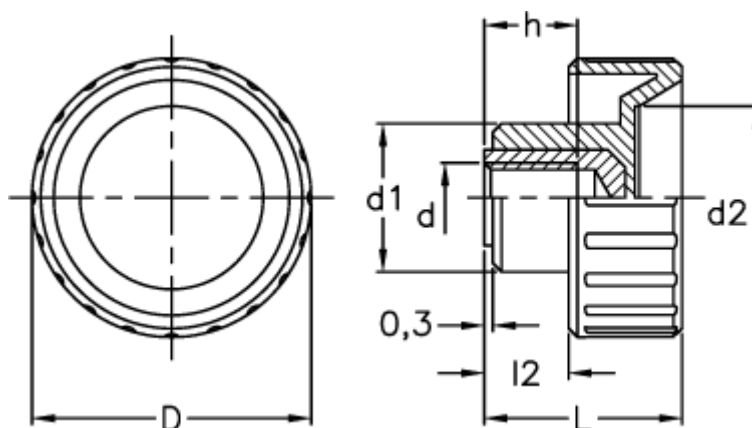

Data Sheet

Article number: 2302006320
Description: E+G Fluted grip knob
BT.16 B-M3

Measures

d	= 16
d1	= 11
d2	= 9
d 6H	= M3
h	= 6
L	= 13.0
l2	= 5.0